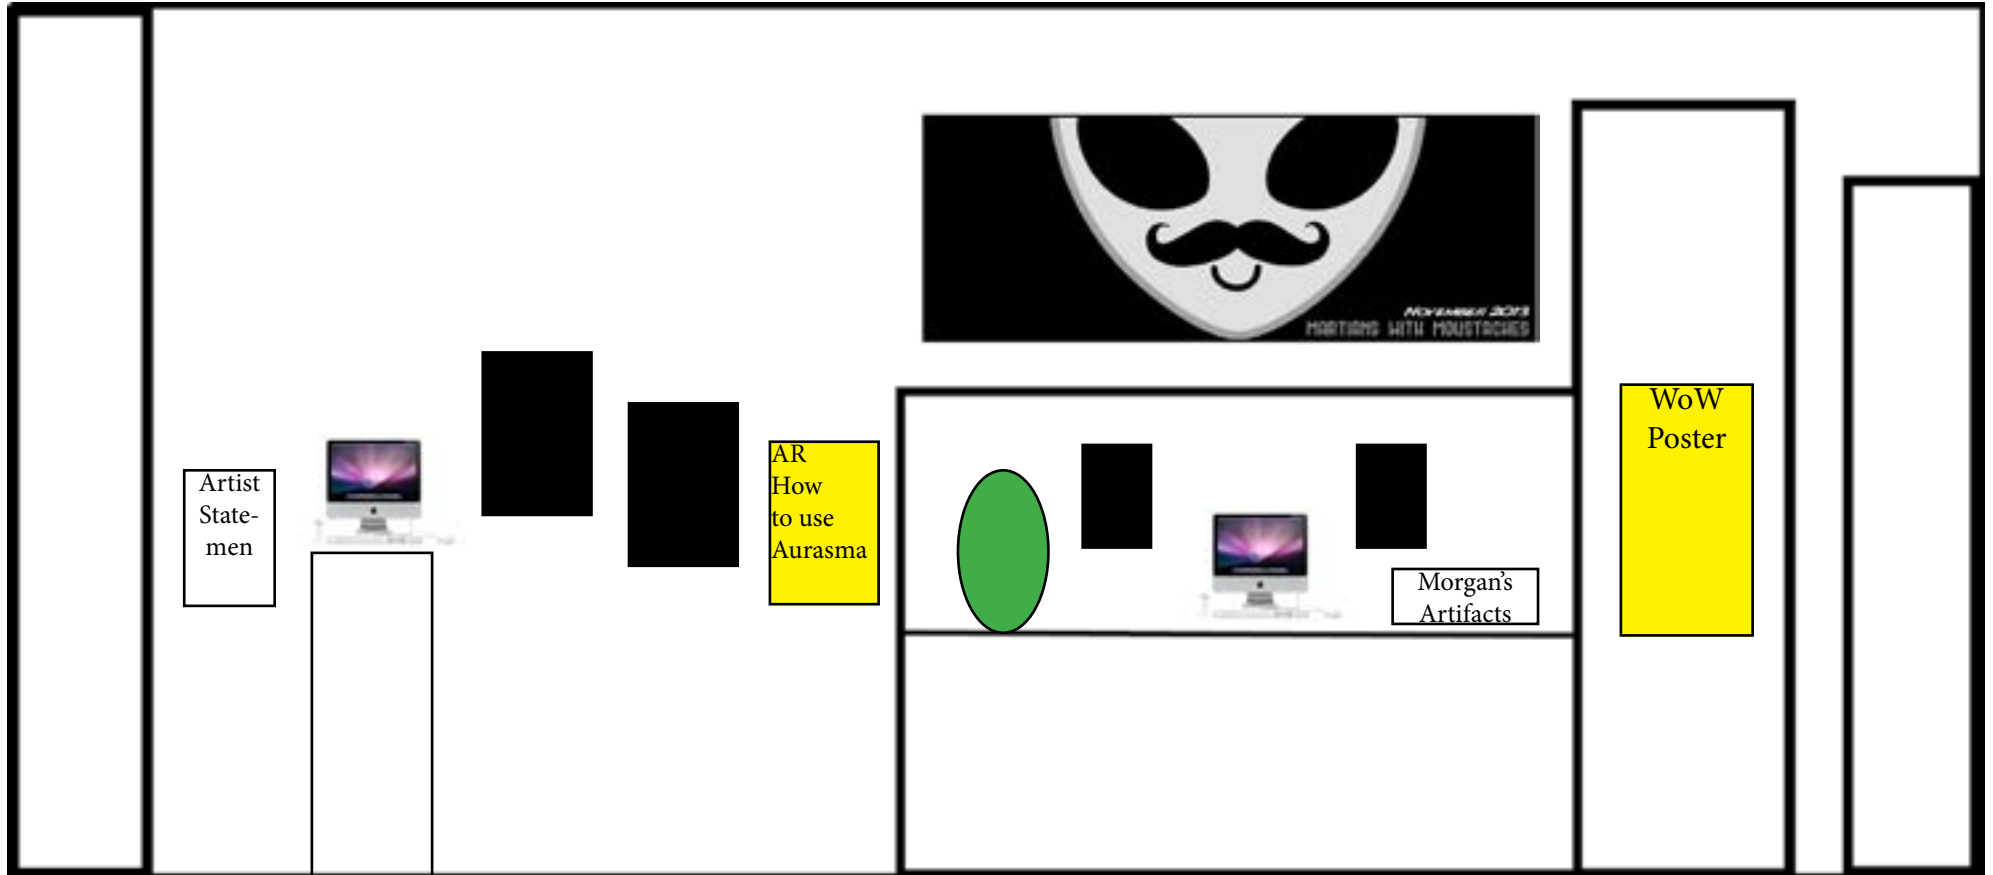

These are approximations and are not in any way to scale.

Opening Night Layout

Gallery Layout

All of the black rectangles were
Augmented Reality posters

Living room set up for
listening to WoW on radio

Artist
State-
men