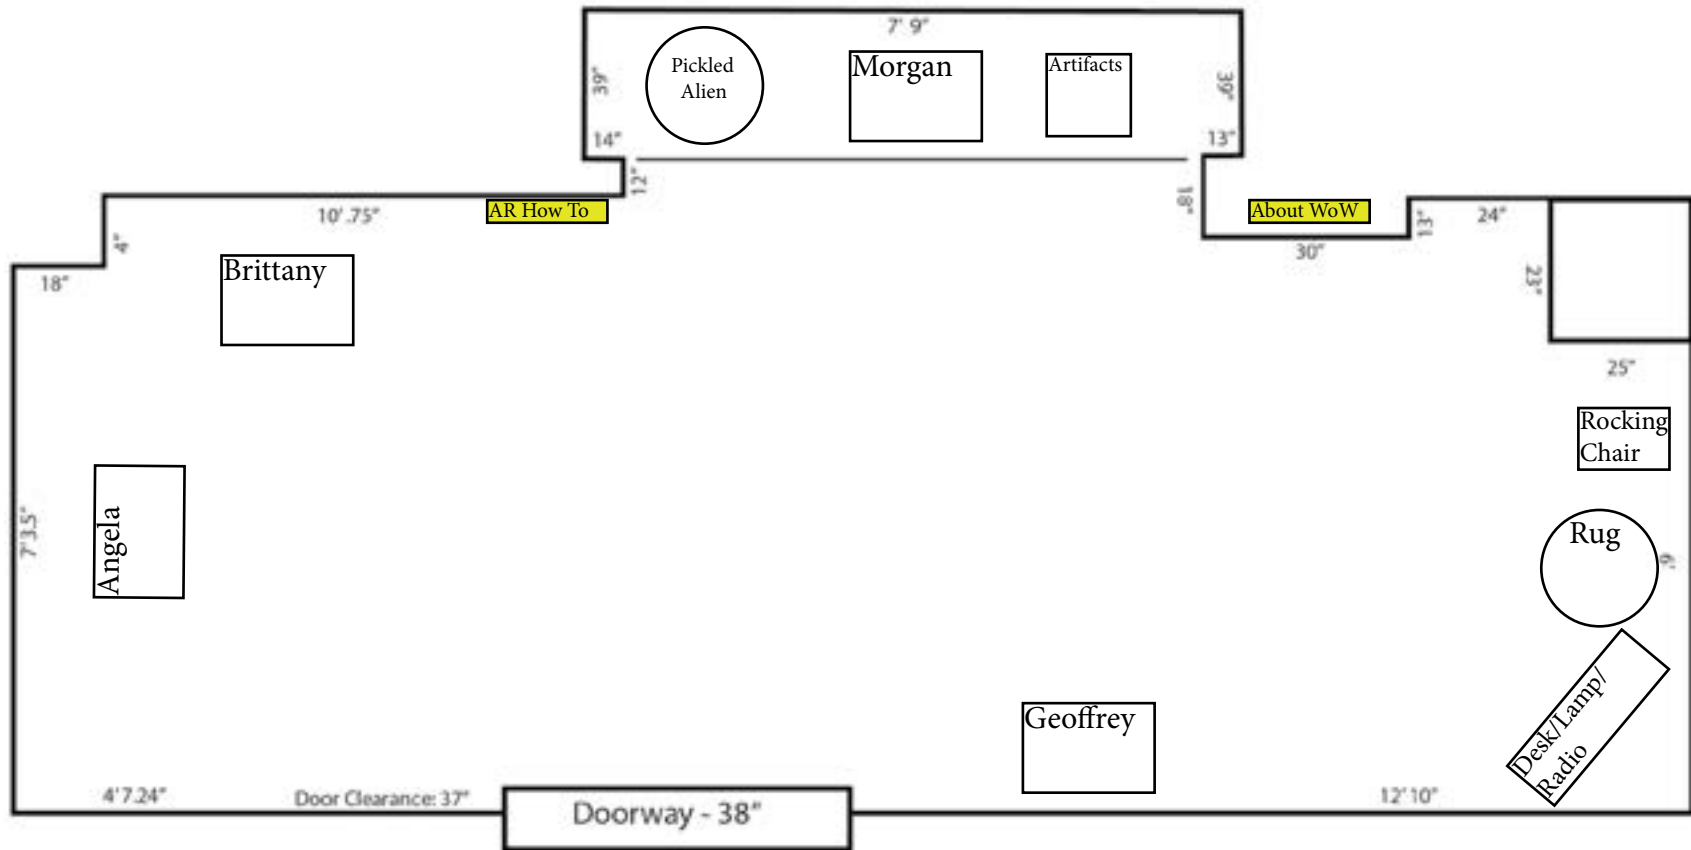

These are approximations and are not in any way to scale.

Opening Night Layout

Gallery Layout

All of the black rectangles were
Augmented Reality posters

Living room set up for
listening to WoW on radio

Artist
State-
men