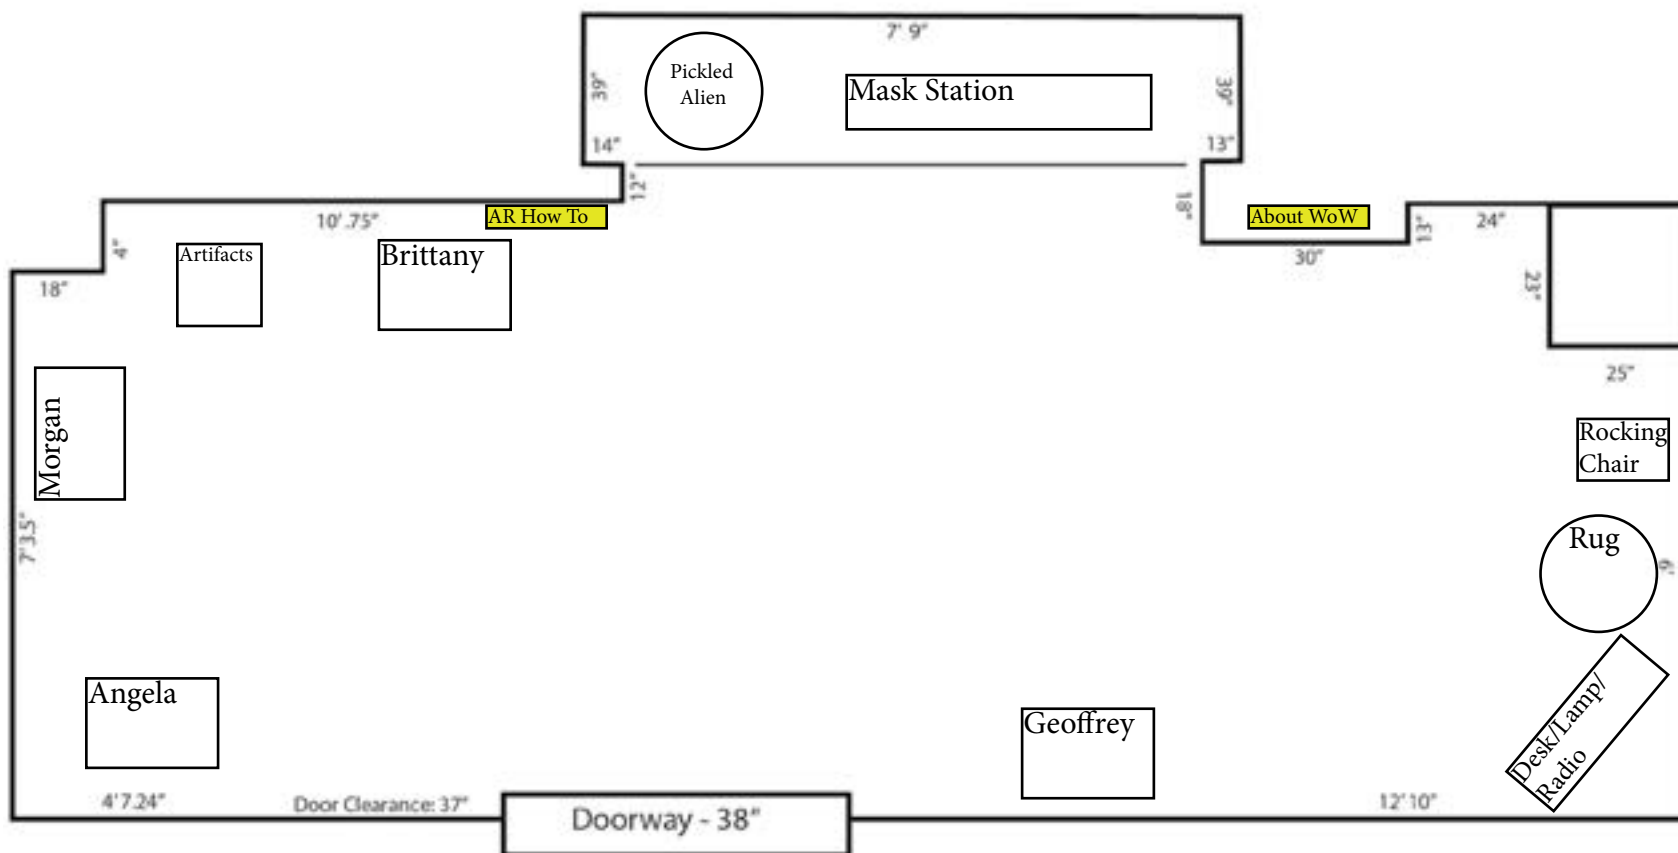

These are approximations and are not in any way to scale.

Opening Night Layout

Gallery Layout

All of the black rectangles were
Augmented Reality posters

Living room set up for
listening to WoW on radio

Artist
State-
men