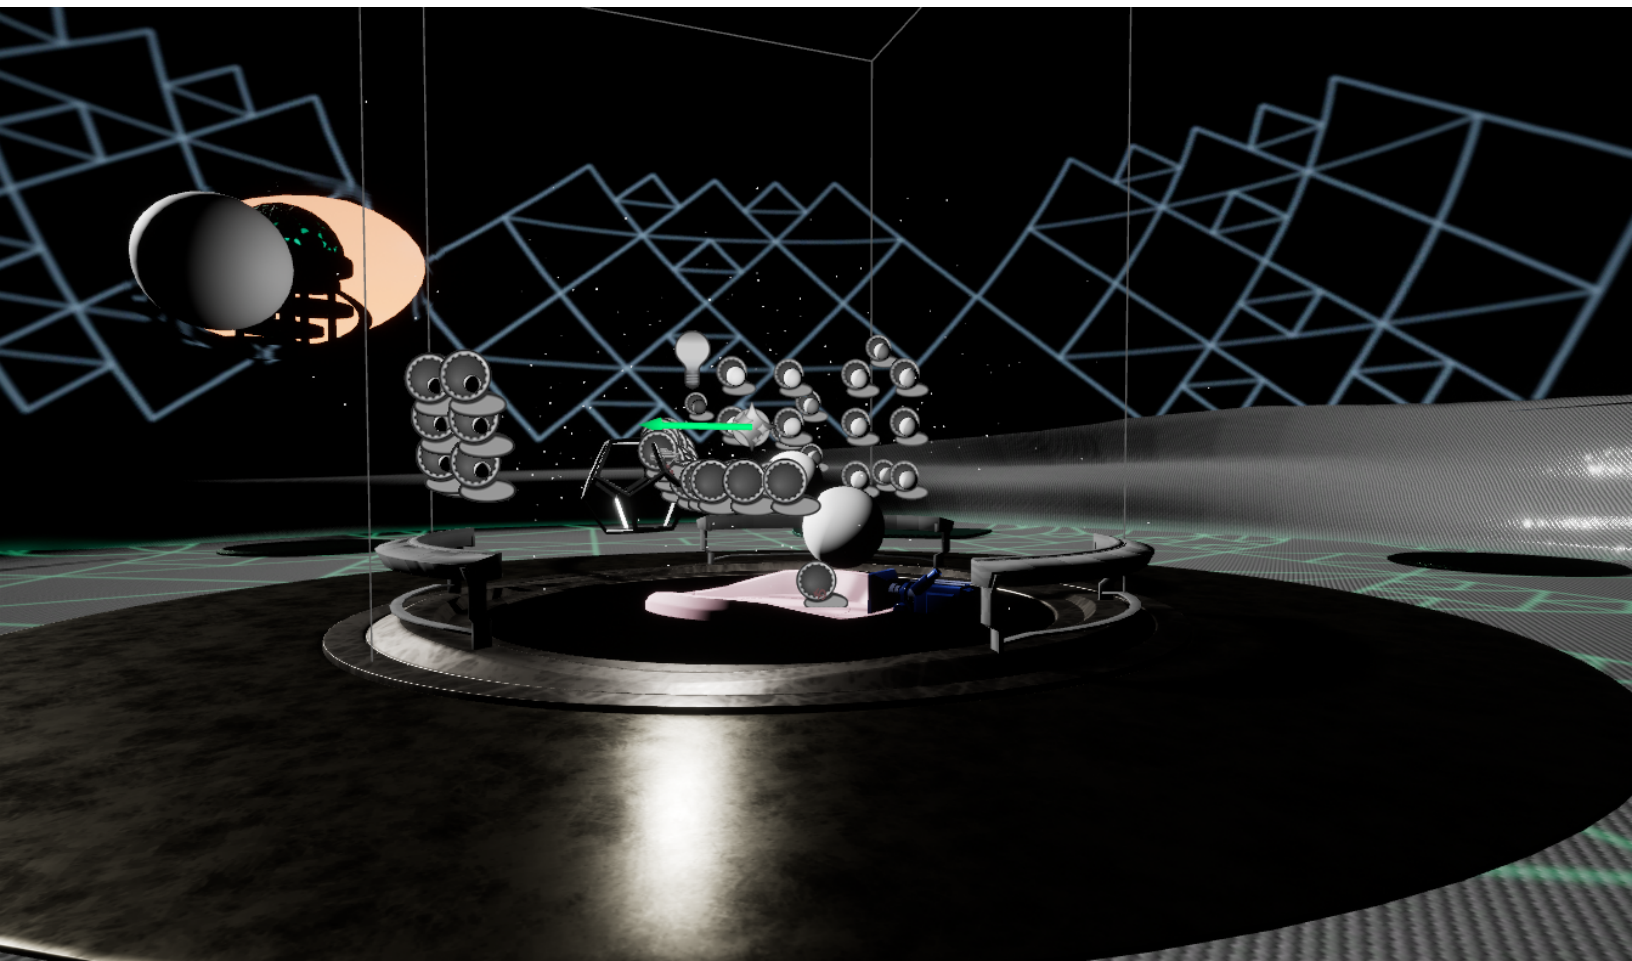

DATA ENTRY
PORTAL

Verts: 19474 0 0
Edges: 38912 0 0
Faces: 19456 0 0
Tris: 38912 0 0
UVs: 20405 0 0

persp

Verts: 1192 0 0
Edges: 2376 0 0
Faces: 1194 0 0
Tris: 2364 0 0
UVs: 2618 0 0

persp

Verts: 3132 1044 0
Edges: 6240 2080 0
Faces: 3144 1048 0
Tris: 6096 2032 0
UVs: 3600 1200 0

persp